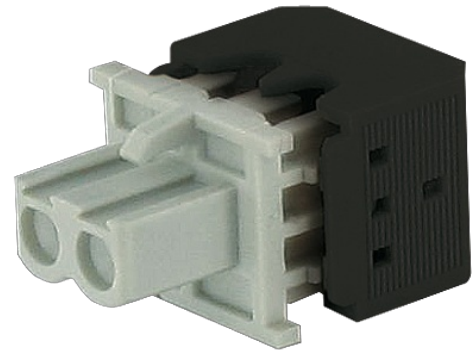

MASI20 ACCESSORIES

Isolation terminal for extern powersupply

IDC terminal
MASI20 external voltage supply
Quantity: 5 pcs.
black

[Link to Product](#)**Illustration**

Product may differ from Image

Commercial data