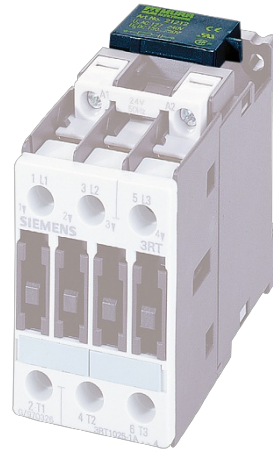

**SIEMENS CONTACTOR SUPPRESSOR**

RC, 24VDC

24 V AC/DC  
RC

[Link to Product](#)

Illustration

RC

Product may differ from Image

3 RT 10.24/25/26

H×W×D	36×36×10.2 mm
	-20...+70 °C
<hr/>	
EAN	4048879019965
eClass	27371013
HS	85363010
Packaging unit	1
	CZ