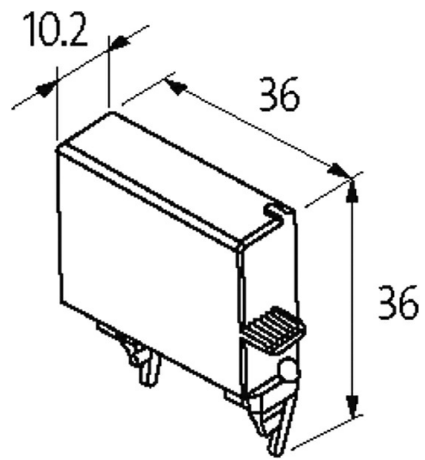

**SIEMENS CONTACTOR SUPPRESSOR**

RC, 24VDC

24 V AC/DC  
RC

[Link to Product](#)

Illustration

RC

Product may differ from Image

3 RT 10.24/25/26

H×W×D	36×36×10.2 mm
	-20...+70 °C
<hr/>	
EAN	4048879019965
eClass	27371013
HS	85363010
Packaging unit	1
	CZ