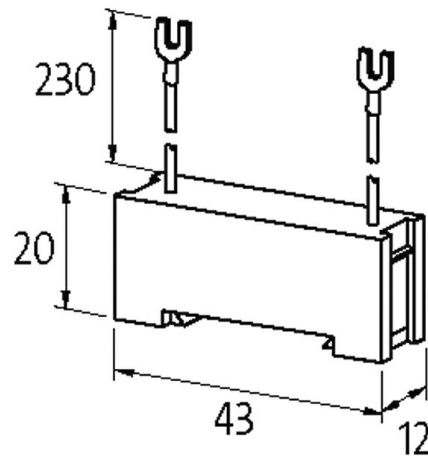

**UNIVERSAL CONTACTOR SUPPRESSOR**

RC, 230VAC/DC/25VA/W

230 V AC/DC

RC

ASA 20900

, DIN , ASA 20900 . .

[Link to Product](#)

Illustration

*stay connected*

RC

Product may differ from Image

(W)

25 W (VA)

The information in this brochure has been compiled with the utmost care.  
Liability for the correctness completeness and topicality of the information is restricted to gross negligence. Version: 01/20