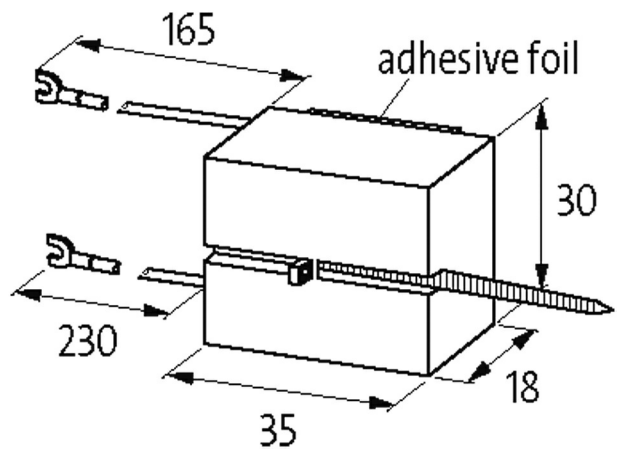

UNIVERSAL CONTACTOR SUPPRESSOR

RC, 230VAC/DC/25VA/W

230 V AC/DC
RC

[Link to Product](#)

Illustration

RC

Product may differ from Image

	1.5× UN
	acc. to UL 94
(W)	25 W (VA)
H×W×D	35×30×18 mm
	-20...+70 °C
EAN	4048879020640
eClass	27371013
HS	85363010
Packaging unit	1
	CZ