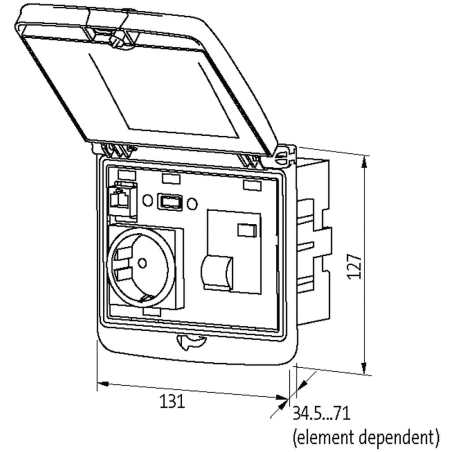

MODLINK MSDD FRAME SINGLE METALIC

Closure 3 mm double bit incl. pluggable knob

Frame: plastic PA black
Lid: plastic, ABS gray
Closure: 3 mm double bit
with attachable rotation knob

Ürün Linki

örnekleme

Ürün Image farklı olabilir

Onaylar**Frame**

suitable for mounting with wall thickness	1...5 mm
Protection	IP65
Temperature range	-30...+70 °C (storage temperature -30...+80 °C)
Housing	Frame: plastic PA black, cap: plastic ABS metallic

General data

Dimensions HxWxD 127x66x43 mm

Ticari bilgiler

EAN 4048879368834

eClass 27189217

Gümrük tarife no (gtip) 85389099

Menşei DE

Paket miktarı 1.000