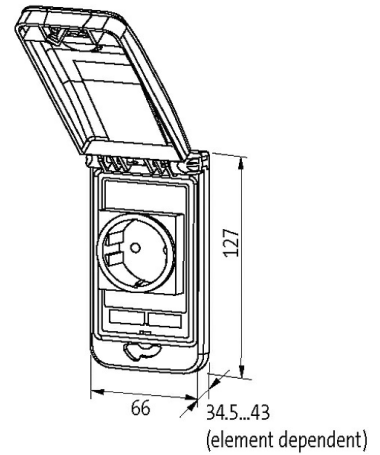

MODLINK MSDD FRAME SINGLE METALIC

Closure 3 mm double bit incl. pluggable knob

Frame: plastic PA black
Lid: plastic, ABS gray
Closure: 3 mm double bit
with attachable rotation knob

Ürün Linki

örnekleme

Ürün Image farklı olabilir

Onaylar**Frame**

suitable for mounting with wall thickness	1...5 mm
Protection	IP65
Temperature range	-30...+70 °C (storage temperature -30...+80 °C)
Housing	Frame: plastic PA black, cap: plastic ABS metallic

General data

Dimensions HxWxD 127x66x43 mm

Ticari bilgiler

EAN 4048879368834

eClass 27189217

Gümrük tarife no (gtip) 85389099

Menşei DE

Paket miktarı 1.000