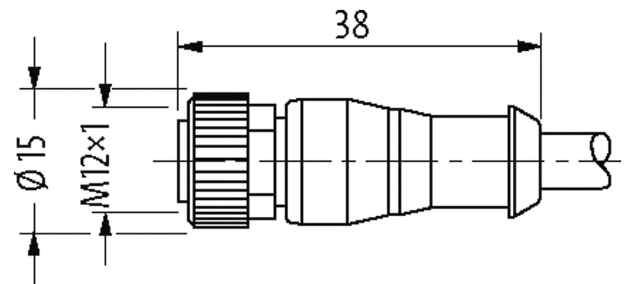

**M12 FEMALE 0°**

PUR 3X0.34 GRAY, UL/CSA, ROBOT, drag ch 5m

Female

M12, 3

Art-No. 7005 -M12 Lite ( , ) .

*stay connected*

Female