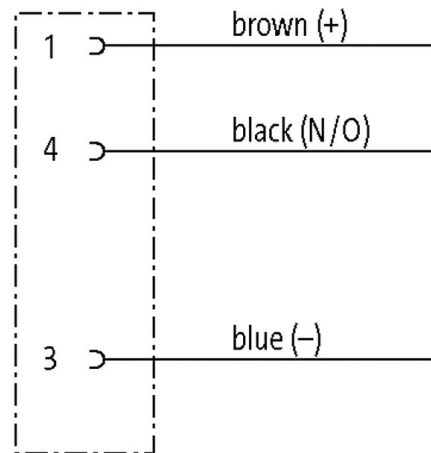

**M12 FEMALE 0°**

PUR 3X0.34 GRAY, UL/CSA, ROBOT, drag ch 5m

Female

M12, 3

Art-No. 7005 -M12 Lite ( , ) .

*stay connected*

Female