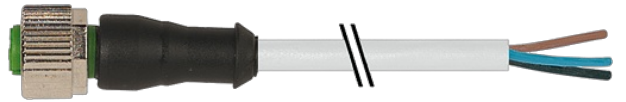

**M12 FEMALE 0°**

PUR 3X0.34 GRAY, UL/CSA, ROBOT, drag ch 5m

Female

M12, 3

Art-No. 7005 -M12 Lite ( , ) .

*stay connected*

Female