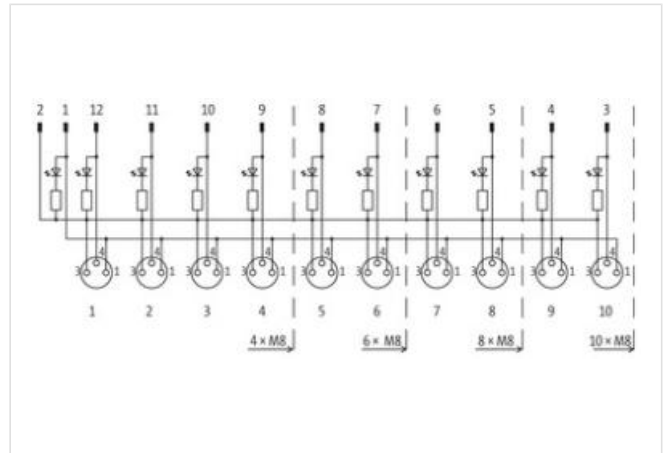

EXACT8, 8XM8, 3 POLE BASIC HOUSING

Without con. cable

Art.No.: 8000-88000-0000000

Weight: 0.122

Country of origin: DE

Model designation: MVP8N-MK8D

8-way, 3-pole

Inline face or side mounting

Plastic housings with good resistance against chemicals and oils.

The resistance to aggressive media should be individually tested for your application. Further details on request.

Link to Product

Illustration

Product may differ from Image