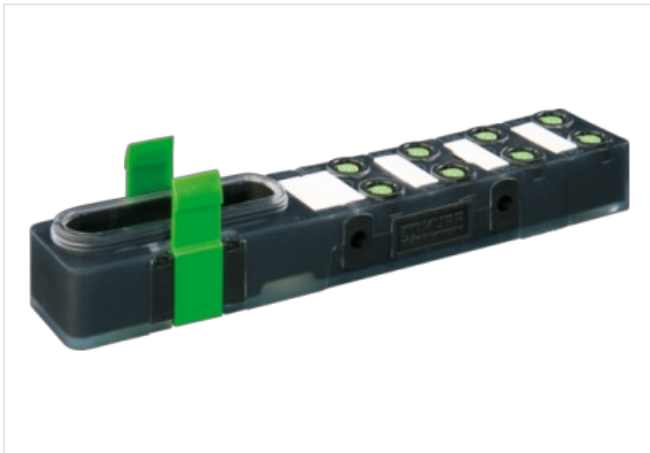

EXACT8, 8XM8, 3 POLE BASIC HOUSING

Without con. cable

Art.No.: 8000-88000-0000000

Weight: 0.122

Country of origin: DE

Model designation: MVP8N-MK8D

8-way, 3-pole

Inline face or side mounting

Plastic housings with good resistance against chemicals and oils.

The resistance to aggressive media should be individually tested for your application. Further details on request.

Link to Product

Illustration

Product may differ from Image