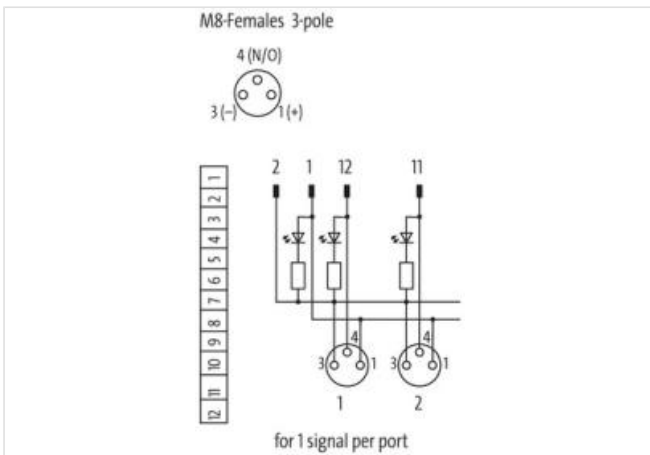

EXACT8, 8XM8, 3 POLE BASIC HOUSING

Without con. cable

Art.No.: 8000-88000-0000000

Weight: 0.122

Country of origin: DE

Model designation: MVP8N-MK8D

8-way, 3-pole

Inline face or side mounting

Plastic housings with good resistance against chemicals and oils.

The resistance to aggressive media should be individually tested for your application. Further details on request.

Link to Product

Illustration

Product may differ from Image