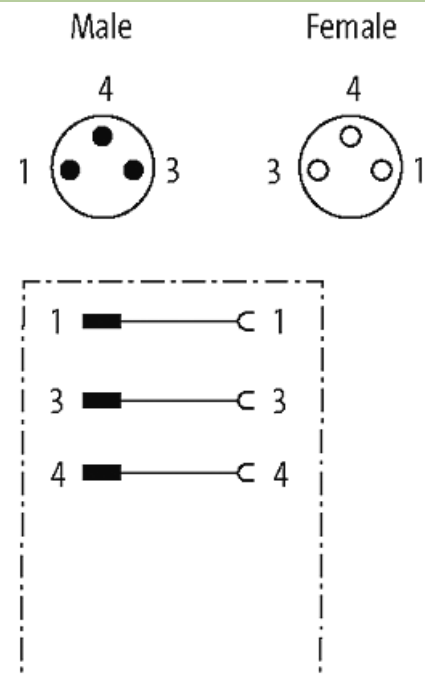

Material (contact)	Copper alloy
Material (contact surface)	Au
Pollution Degree	3
Temperature range	-25...+85 °C

**Commercial data**

country of origin	DE
customs tariff number	85366990
EAN	4048879689298
eClass	27143423
Packaging unit	1

**Sketch**

Product may differ from Image