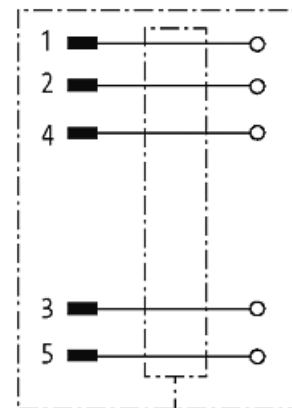

M12 MALE 0° SHIELDED WIREABLE SCREW TERM.5-pol. max.0,75mm² 4-6mm

Male straight
M12, 5-pole
shielded
Screw terminals
Sealing range (cable Ø): 4...6 mm

[Link to Product](#)**Illustration**

Male

Product may differ from Image

Form

Form 13301

Technical Data

Operating voltage	max. 60 V AC/DC
Operating current per contact	max. 4 A
Connection cross section	max. 0.75 mm ²
Sealing range (cable Ø)	4...6 mm
Protection	IP67 inserted and tightened (EN 60529)
Housing	Brass, nickel plated

General data

Temperature range -40...+85 °C

Commercial data

country of origin	DE
customs tariff number	85366990
EAN	4048879198844
eClass	27279221
Packaging unit	1

Sketch

Product may differ from Image