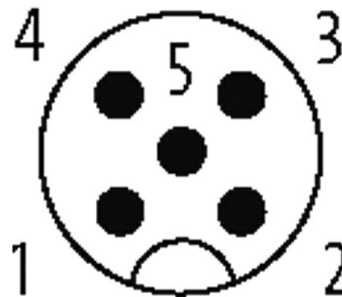

M12 MALE 0° SHIELDED WIREABLE SCREW TERM.5-pol. max.0,75mm² 4-6mm

Male straight
M12, 5-pole
shielded
Screw terminals
Sealing range (cable Ø): 4...6 mm

[Link to Product](#)**Illustration**

Male

Product may differ from Image

Form

Form 13301

Technical Data

Operating voltage	max. 60 V AC/DC
Operating current per contact	max. 4 A
Connection cross section	max. 0.75 mm ²
Sealing range (cable Ø)	4...6 mm
Protection	IP67 inserted and tightened (EN 60529)
Housing	Brass, nickel plated

General data

Temperature range -40...+85 °C

Commercial data

country of origin	DE
customs tariff number	85366990
EAN	4048879198844
eClass	27279221
Packaging unit	1

Sketch

Product may differ from Image