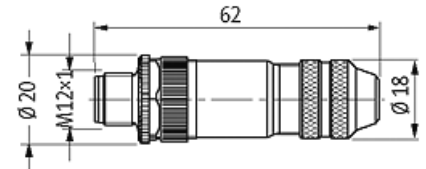

M12 MALE 0° SHIELDED WIREABLE SCREW TERM.5-pol. max.0,75mm² 4-6mm

Male straight
M12, 5-pole
shielded
Screw terminals
Sealing range (cable Ø): 4...6 mm

[Link to Product](#)**Illustration**

Male

Product may differ from Image

Form

Form 13301

Technical Data

Operating voltage	max. 60 V AC/DC
Operating current per contact	max. 4 A
Connection cross section	max. 0.75 mm ²
Sealing range (cable Ø)	4...6 mm
Protection	IP67 inserted and tightened (EN 60529)
Housing	Brass, nickel plated

General data

Temperature range -40...+85 °C

Commercial data

country of origin	DE
customs tariff number	85366990
EAN	4048879198844
eClass	27279221
Packaging unit	1

Sketch

Product may differ from Image