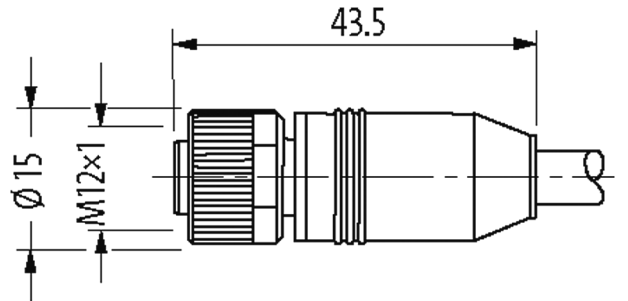

M12 FEMALE 0° SHIELDED

PUR 5X0.34 shielded GRAY, UL/CSA 15m

Female straight

M12, 5-pole

shielded

with cable sleeves

Plastic housings with good resistance against chemicals and oils.

The resistance to aggressive media should be individually tested for your application. Further details on request.

Further cable lengths on request.

[Link to Product](#)

Illustration

(* for cable type 203, 603, 243, 643)

Female

Product may differ from Image

Approvals

* only for products with UL/CSA approved cable

Standards	DIN EN 61076-2-101 (M12)
Pollution Degree	3
Stripping length (jacket)	20 mm
Temperature range	-25...+85 °C, depending on cable quality

Technical Data

Operating voltage	max. 60 V AC/DC
Operating voltage (only UL listed)	max. 30 V AC/DC
Rated surge voltage	1.5 kV
Operating current per contact	max. 4 A
Material group	IEC 60664-1, category I
Coding	A-coded
Locking of ports	Screw thread (M12×1 mm) recommended torque 0.6 Nm, self-securing
Compression gland	M12 (SW13)
Protection	IP65, IP66K, IP67 inserted and tightened (EN 60529)
Locking material	Zinc die casting, matte nickel plated
Material	PUR
suitable for corrugated tube (internal Ø)	without

Cables

Cable number	351
No./diameter of wires	5× 0.34 mm ²
Wire isolation	PP (br, wh, bl, bk, gnye)
Jacket Color	gray
Material (jacket)	PUR (UL/CSA)
Outer Ø	6.9 mm ±5%
Bend radius (fixed)	10× outer Ø
Bend radius (moving)	15× outer Ø
Temperature range (fixed)	-40...+80 °C
Temperature range (mobile)	-20...+80 °C
Shield	yes
Color (jacket)	gray
Approval (cable)	UL (AWM-Style 20233/1992), CSA; CE conform
Diameter (core)	5× 0.34 mm ²