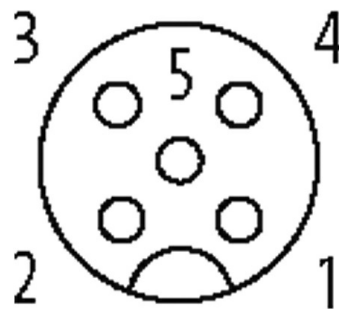

Further cable lengths on request.

[Link to Product](#)

Illustration

(* for cable type 203, 603, 243, 643)

Female

Product may differ from Image

Approvals

* only for products with UL/CSA approved cable

Standards	DIN EN 61076-2-101 (M12)
Pollution Degree	3
Stripping length (jacket)	20 mm
Temperature range	-25...+85 °C, depending on cable quality

Technical Data

Operating voltage	max. 60 V AC/DC
Operating voltage (only UL listed)	max. 30 V AC/DC
Rated surge voltage	1.5 kV
Operating current per contact	max. 4 A
Material group	IEC 60664-1, category I
Coding	A-coded
Locking of ports	Screw thread (M12×1 mm) recommended torque 0.6 Nm, self-securing
Compression gland	M12 (SW13)
Protection	IP65, IP66K, IP67 inserted and tightened (EN 60529)
Locking material	Zinc die casting, matte nickel plated
Material	PUR
suitable for corrugated tube (internal Ø)	without