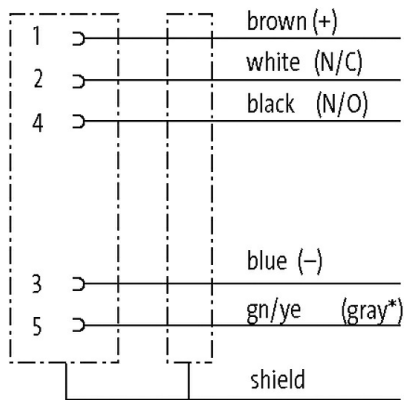

M12 FEMALE 0° SHIELDED

PUR 5X0.34 shielded GRAY, UL/CSA 15m

Female straight

M12, 5-pole

shielded

with cable sleeves

Plastic housings with good resistance against chemicals and oils.

The resistance to aggressive media should be individually tested for your application. Further details on request.

Further cable lengths on request.

[Link to Product](#)

Illustration

(* for cable type 203, 603, 243, 643)

Female

Product may differ from Image

Approvals

* only for products with UL/CSA approved cable

Standards	DIN EN 61076-2-101 (M12)
Pollution Degree	3
Stripping length (jacket)	20 mm
Temperature range	-25...+85 °C, depending on cable quality

Technical Data

Operating voltage	max. 60 V AC/DC
Operating voltage (only UL listed)	max. 30 V AC/DC
Rated surge voltage	1.5 kV
Operating current per contact	max. 4 A
Material group	IEC 60664-1, category I
Coding	A-coded
Locking of ports	Screw thread (M12×1 mm) recommended torque 0.6 Nm, self-securing
Compression gland	M12 (SW13)
Protection	IP65, IP66K, IP67 inserted and tightened (EN 60529)
Locking material	Zinc die casting, matte nickel plated
Material	PUR
suitable for corrugated tube (internal Ø)	without