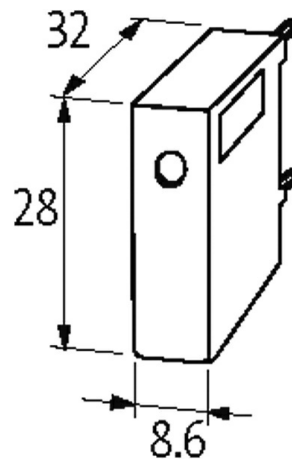

SIEMENS CONTACTOR SUPPRESSOR

RC, 230VAC/DC

230 V AC/DC
RC

[Link to Product](#)

Illustration

RC

Product may differ from Image

Approvals

General data

Dimensions H×W×D 28×8.6×32 mm

Appropriate contactors

Appropriate contactors	3 RH 1/11; 3 RT 1/3 RH1; 3 RT 1/10.15...10.17
------------------------	---

Commercial data

country of origin	DE
customs tariff number	85363010
EAN	4048879019972
eClass	27371013
Packaging unit	1