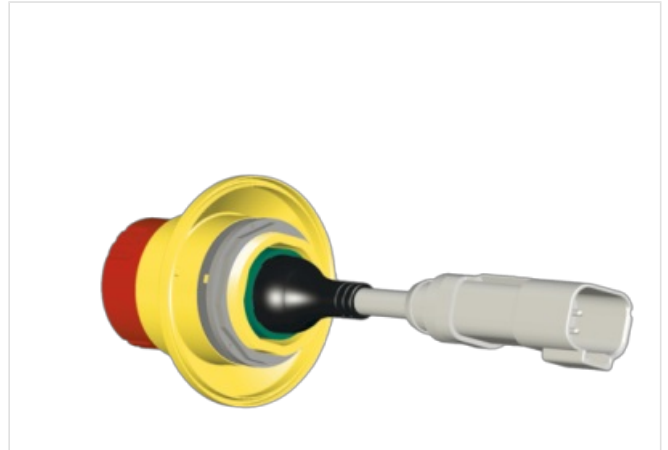

Data Panel - Emergency stop button, 30.5 mm, DT connection cable (0.5 m)

Connection: DT-4

Emergency stop button, integrated connection cable with MDC socket with pin contacts, mounting hole 30,5 mm

[Link to Product](#)
Illustration