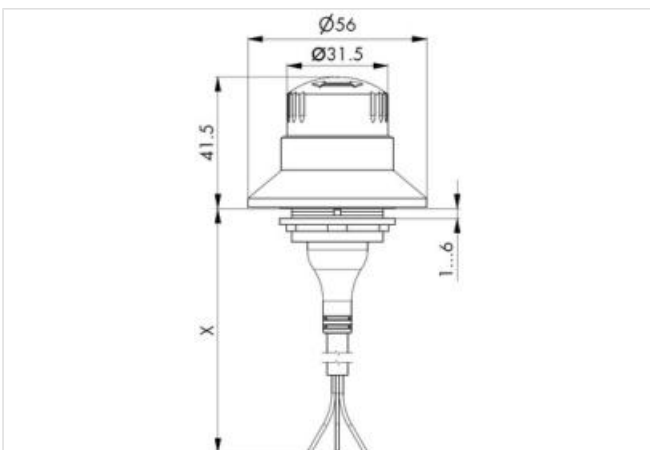

Data Panel - Emergency stop button, 30.5 mm, DT connection cable (0.5 m)

Connection: DT-4

Emergency stop button, integrated connection cable with MDC socket with pin contacts, mounting hole 30,5 mm

[Link to Product](#)
Illustration

Product may differ from Image

Commercial data

customs tariff number	85365080
GTIN	89336774212
Packaging unit	1