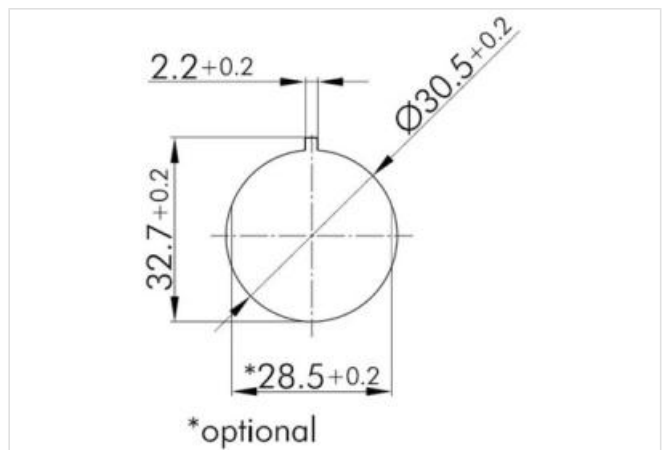

Data Panel - Emergency stop button, 30.5 mm, DT connection cable (0.5 m)

Connection: DT-4

Emergency stop button, integrated connection cable with MDC socket with pin contacts, mounting hole 30,5 mm

[Link to Product](#)
Illustration