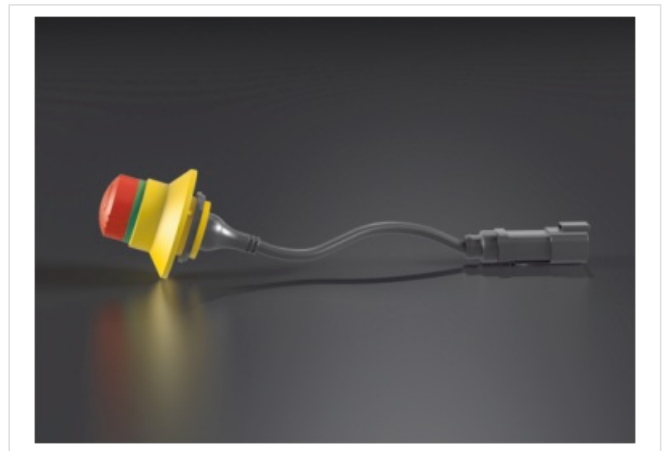

Data Panel - Emergency stop button, 30.5 mm, DT connection cable (0.5 m)

Connection: DT-4

Emergency stop button, integrated connection cable with MDC socket with pin contacts, mounting hole 30,5 mm

[Link to Product](#)
Illustration