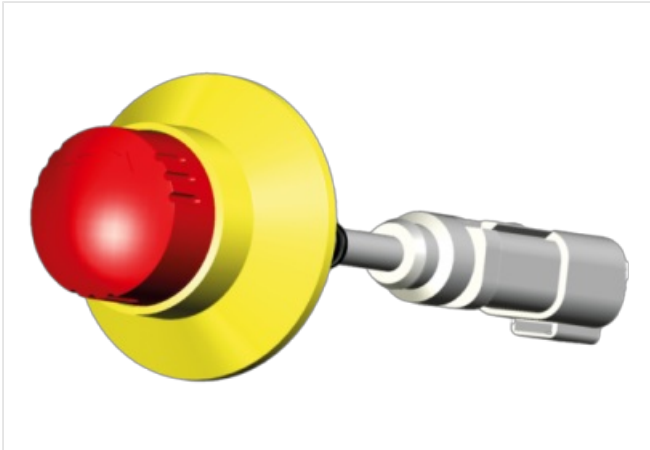

Data Panel - Emergency stop button, 30.5 mm, DT connection cable (0.5 m)

Connection: DT-4

Emergency stop button, integrated connection cable with MDC socket with pin contacts, mounting hole 30,5 mm

[Link to Product](#)
Illustration