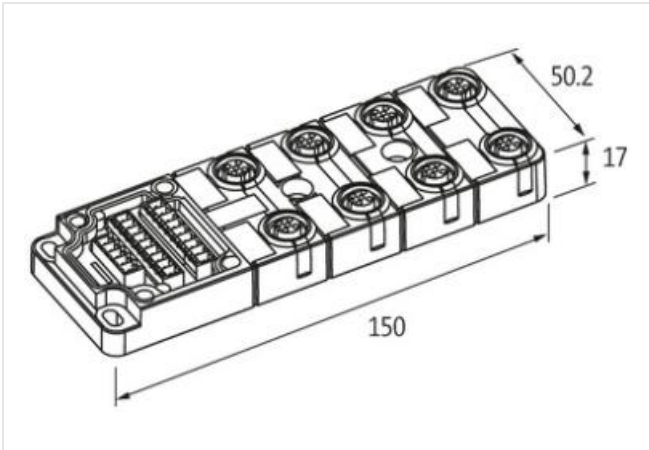

EXACT12, 8XM12, 4 POLE BASIC HOUSING, NPN-LED'S

Without homerun-cable

8-way, 4-pole

Form NPN

Screw plug-in terminals

Plastic housings with good resistance against chemicals and oils.

The resistance to aggressive media should be individually tested for your application. Further details on request.

Ürün Linki

örnekleme

Ürün Image farklı olabilir