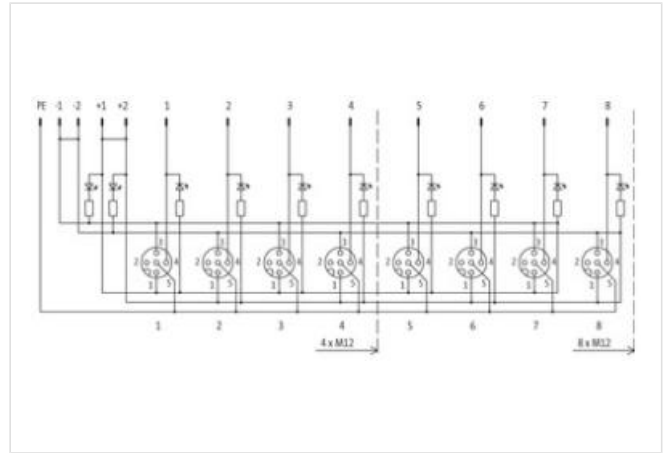

EXACT12, 8XM12, 4 POLE BASIC HOUSING, NPN-LED'S

Without homerun-cable

8-way, 4-pole

Form NPN

Screw plug-in terminals

Plastic housings with good resistance against chemicals and oils.

The resistance to aggressive media should be individually tested for your application. Further details on request.

Ürün Linki

örnekleme

Ürün Image farklı olabilir