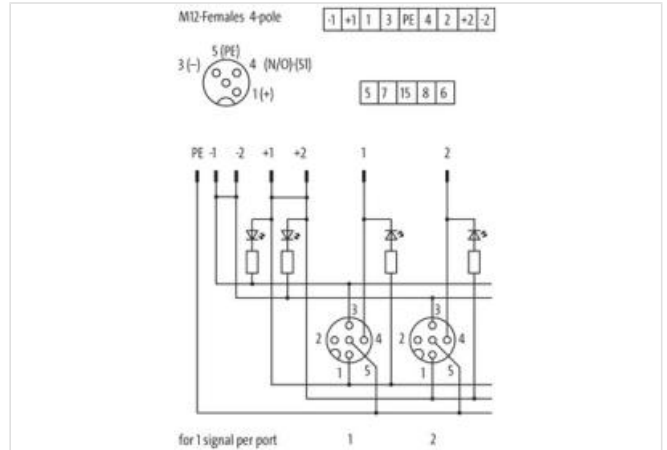

Ticari bilgiler

ECLASS-6.0	27143423
ECLASS-6.1	27279219
ECLASS-7.0	27279219
ECLASS-8.0	27279219