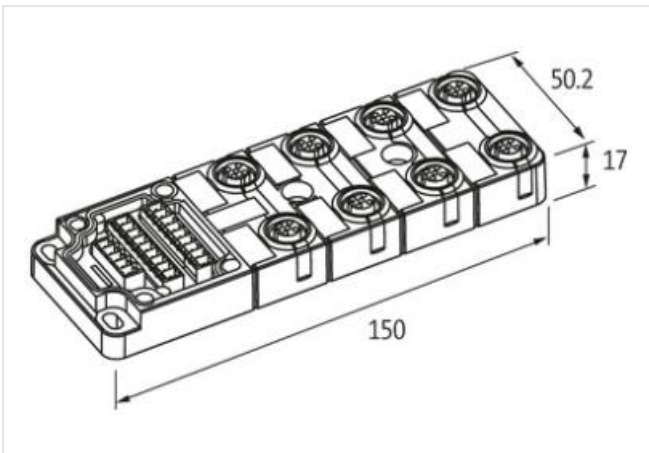

**EXACT12, 8XM12, 4 POLE BASIC HOUSING, NPN-LED'S**

Without homerun-cable

8-way, 4-pole

Form NPN

Screw plug-in terminals

Plastic housings with good resistance against chemicals and oils.

The resistance to aggressive media should be individually tested for your application. Further details on request.

**제품 링크**

**일러스트**

실제 제품은 이미지와 다를 수 있습니다.

**제품자료**

ECLASS-6.0	27143423
ECLASS-6.1	27279219
ECLASS-7.0	27279219
ECLASS-8.0	27279219

ECLASS-9.0	27440108
ECLASS-10.1	27440111
ECLASS-11.1	27440111
ECLASS-12.0	27440111
ETIM-5.0	EC002585
GTIN	4048879054294
세번부호	85369010
포장단위	1

**Electrical data | Supply**

Operating voltage DC	24 V
Current operating per contact max.	4 A
Total current max.	8 A

**Device protection | Electrical**

Degree of protection (EN IEC 60529)	IP65, IP67
-------------------------------------	------------