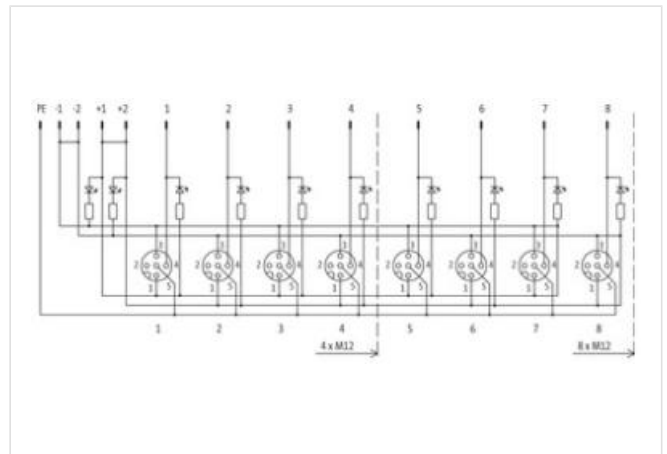

**EXACT12, 8XM12, 4 POLE BASIC HOUSING, NPN-LED'S**

Without homerun-cable

8-way, 4-pole

Form NPN

Screw plug-in terminals

Plastic housings with good resistance against chemicals and oils.

The resistance to aggressive media should be individually tested for your application. Further details on request.

**제품 링크**

**일러스트**

실제 제품은 이미지와 다를 수 있습니다.

**제품자료**

ECLASS-6.0	27143423
ECLASS-6.1	27279219
ECLASS-7.0	27279219
ECLASS-8.0	27279219

ECLASS-9.0	27440108
ECLASS-10.1	27440111
ECLASS-11.1	27440111
ECLASS-12.0	27440111
ETIM-5.0	EC002585
GTIN	4048879054294
세번부호	85369010
포장단위	1

**Electrical data | Supply**

Operating voltage DC	24 V
Current operating per contact max.	4 A
Total current max.	8 A

**Device protection | Electrical**

Degree of protection (EN IEC 60529)	IP65, IP67
-------------------------------------	------------

Operating temperature min.	-20 °C
Operating temperature max.	70 °C

**Connection type 2**

Family construction form	Cap
No. of poles	14
Family construction form	M12
Gender	female
Color contact carrier	black
Coding	A
No. of poles	4
PIN 1	+
PIN 2	n.c.
PIN 3	-
PIN 4	NO S 1
PIN 5	PE