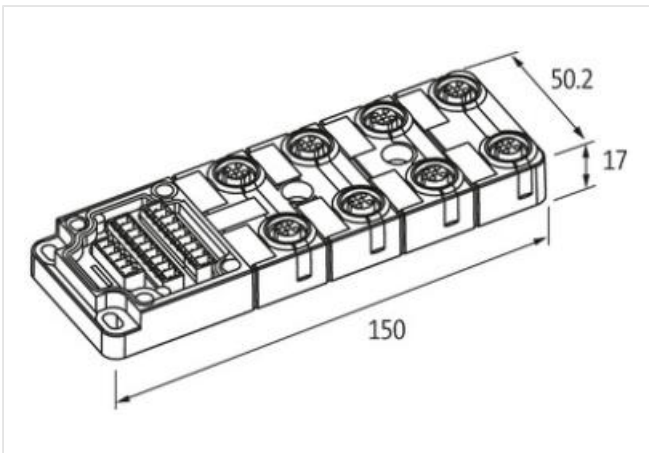

EXACT12, 8XM12, 4 POLE BASIC HOUSING, NPN-LED'S

Without homerun-cable

8-way, 4-pole

Form NPN

Screw plug-in terminals

Plastic housings with good resistance against chemicals and oils.

The resistance to aggressive media should be individually tested for your application. Further details on request.

Link do produto

Ilustração