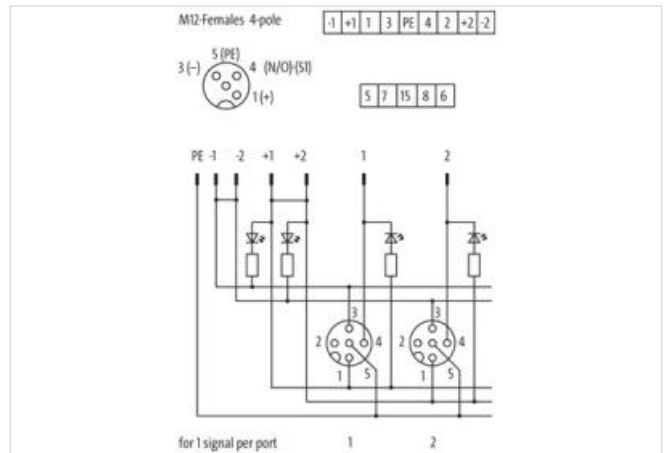

EXACT12, 8XM12, 4 POLE BASIC HOUSING, NPN-LED'S

Without homerun-cable

8-way, 4-pole

Form NPN

Screw plug-in terminals

Plastic housings with good resistance against chemicals and oils.

The resistance to aggressive media should be individually tested for your application. Further details on request.

Link do produto

Ilustração