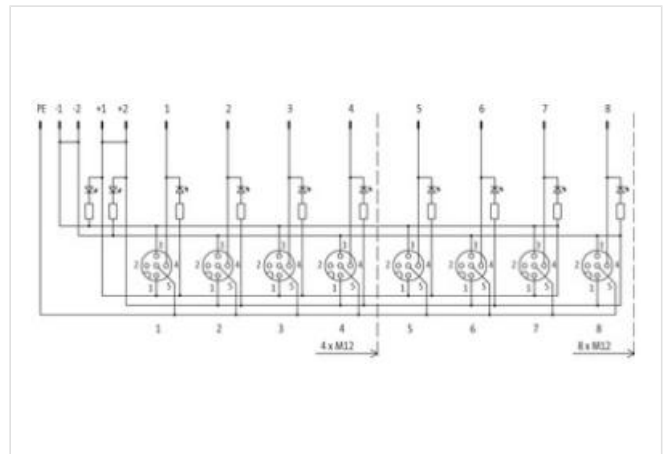

EXACT12, 8XM12, 4 POLE BASIC HOUSING, NPN-LED'S

Without homerun-cable

8-way, 4-pole

Form NPN

Screw plug-in terminals

Plastic housings with good resistance against chemicals and oils.

The resistance to aggressive media should be individually tested for your application. Further details on request.

Link do produto

Ilustração