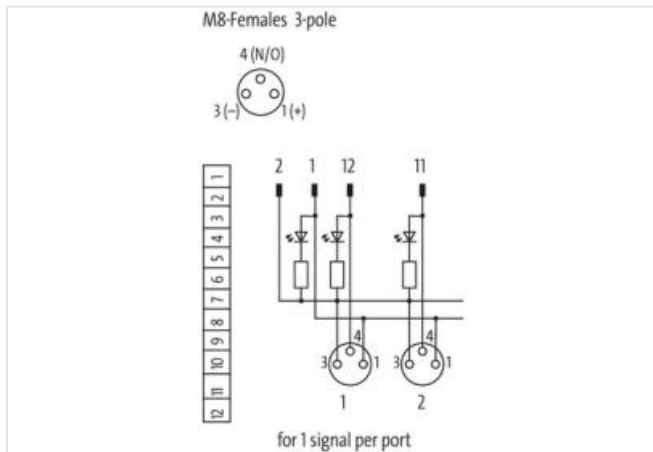

EXACT8, 6XM8, 3 POLE BASIC HOUSING

Without homerun-cable

6-way, 3-pole

Inline face or side mounting

Plastic housings with good resistance against chemicals and oils.

The resistance to aggressive media should be individually tested for your application. Further details on request.

Ürün Linki

örnekleme

Ürün Image farklı olabilir