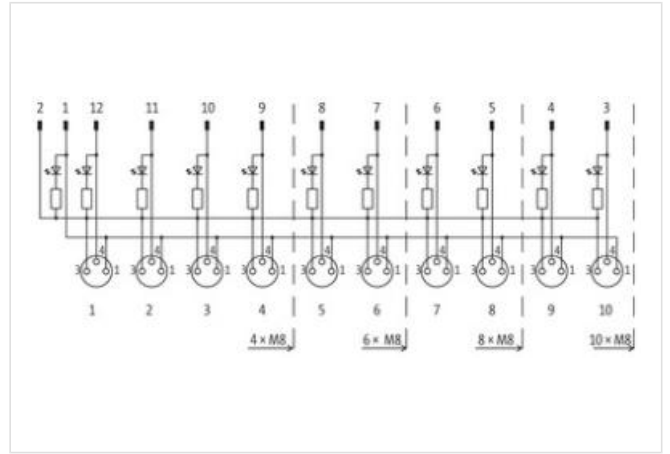

EXACT8, 6XM8, 3 POLE BASIC HOUSING

Without homerun-cable

6-way, 3-pole

Inline face or side mounting

Plastic housings with good resistance against chemicals and oils.

The resistance to aggressive media should be individually tested for your application. Further details on request.

Ürün Linki

örnekleme

Ürün Image farklı olabilir

Ticari bilgiler

ECLASS-6.0	27279219
ECLASS-6.1	27279219
ECLASS-7.0	27279219
ECLASS-8.0	27279219
ECLASS-9.0	27440108

ECLASS-10.1	27440111
ECLASS-11.1	27440111
ECLASS-12.0	27440111
ETIM-5.0	EC002585
GTIN	4048879055314
Gümrük tarife no (gtip)	85369010
Paket miktarı	1

Electrical data | Supply

Operating voltage DC	24 V
Current operating per contact max.	2 A
Total current max.	8 A

Device protection | Electrical

Degree of protection (EN IEC 60529)	IP65, IP67
-------------------------------------	------------

Environmental characteristics | Climatic

Operating temperature min.	-20 °C
Operating temperature max.	70 °C
Additional condition temperature range	depending on cable quality

Connection type 2

Family construction form	free cable end
No. of poles	12
Family construction form	M8
Gender	female
Color contact carrier	black
Coding	A
No. of poles	3
PIN 1	+
PIN 3	-
PIN 4	S