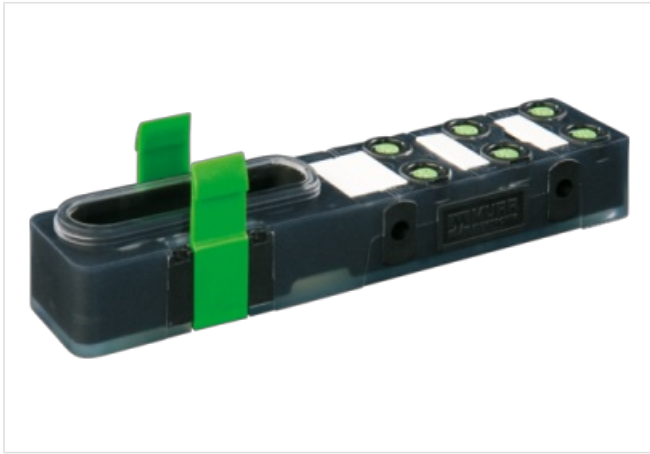

EXACT8, 6XM8, 3 POLE BASIC HOUSING

Without homerun-cable

6-way, 3-pole

Inline face or side mounting

Plastic housings with good resistance against chemicals and oils.

The resistance to aggressive media should be individually tested for your application. Further details on request.

Ürün Linki

örnekleme

Ürün Image farklı olabilir