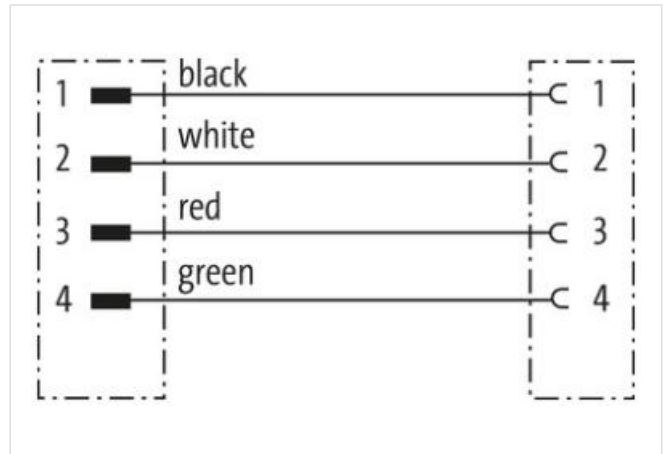

Mini (7/8) 4 pole, Male (Ext.) 0°/Female 0°

TPE 4x16AWG ye UL/CSA, TC-ER

Male straight – female straight

7/8" – 7/8", 4-pole

Power cable

USA

Further cable lengths on request.

Plastic housings with good resistance against chemicals and oils.

The resistance to aggressive media should be individually tested for your application. Further details on request.

제품 링크

일러스트

실제 제품은 이미지와 다를 수 있습니다.

Cable length 3 m

Side 1

Tightening torque 1,5 Nm

Family construction form 7/8"

Thread 7/8"

Width across flats SW24

Side 2

Tightening torque 1,5 Nm

Thread 7/8"

제품자료

ECLASS-6.0 27279218

ECLASS-7.0 27279218