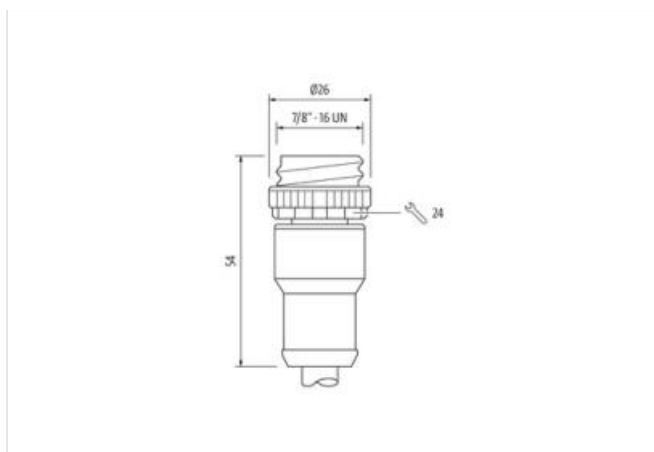

Mini (7/8) 4 pole, Male (Ext.) 0°/Female 0°

TPE 4x16AWG ye UL/CSA, TC-ER

Male straight – female straight

7/8" – 7/8", 4-pole

Power cable

USA

Further cable lengths on request.

Plastic housings with good resistance against chemicals and oils.

The resistance to aggressive media should be individually tested for your application. Further details on request.

제품 링크

일러스트

실제 제품은 이미지와 다를 수 있습니다.

Cable length 3 m

Side 1

Tightening torque 1,5 Nm

Family construction form 7/8"

Thread 7/8"

Width across flats SW24

Side 2

Tightening torque 1,5 Nm

Thread 7/8"

제품자료

ECLASS-6.0 27279218

ECLASS-7.0 27279218