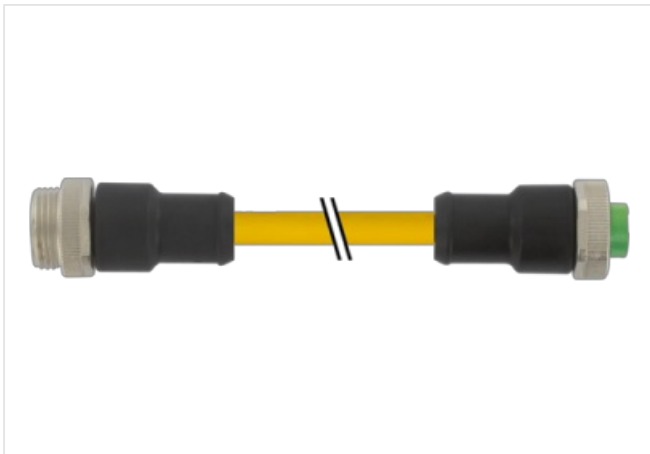

Mini (7/8) 4 pole, Male (Ext.) 0°/Female 0°

TPE 4x16AWG ye UL/CSA, TC-ER

Male straight – female straight

7/8" – 7/8", 4-pole

Power cable

USA

Further cable lengths on request.

Plastic housings with good resistance against chemicals and oils.

The resistance to aggressive media should be individually tested for your application. Further details on request.

제품 링크

일러스트

실제 제품은 이미지와 다를 수 있습니다.

Cable length 3 m

Side 1

Tightening torque 1,5 Nm

Family construction form 7/8"

Thread 7/8"

Width across flats SW24

Side 2

Tightening torque 1,5 Nm

Thread 7/8"

제품자료

ECLASS-6.0 27279218

ECLASS-7.0 27279218

Additional condition protection degree inserted, screwed

Mechanical data | Material data

Coating locking Nicked

Material housing PUR