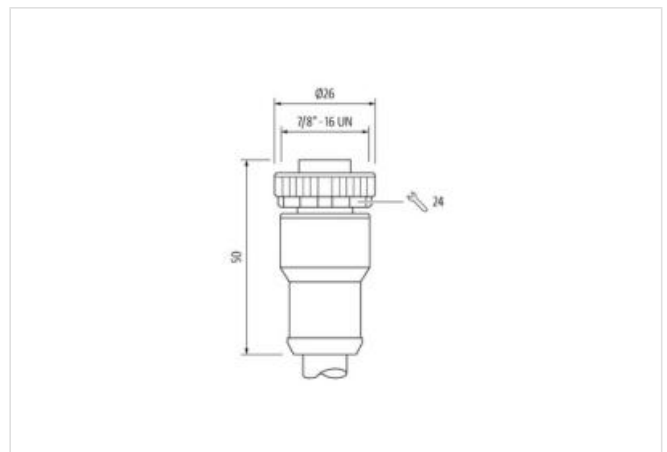

Mini (7/8) 4 pole, Male (Ext.) 0°/Female 0°

TPE 4x16AWG ye UL/CSA, TC-ER

Male straight – female straight

7/8" – 7/8", 4-pole

Power cable

USA

Further cable lengths on request.

Plastic housings with good resistance against chemicals and oils.

The resistance to aggressive media should be individually tested for your application. Further details on request.

제품 링크

일러스트

실제 제품은 이미지와 다를 수 있습니다.

Cable length 3 m

Side 1

Tightening torque 1,5 Nm

Family construction form 7/8"

Thread 7/8"

Width across flats SW24

Side 2

Tightening torque 1,5 Nm

Thread 7/8"

제품자료

ECLASS-6.0 27279218

ECLASS-7.0 27279218