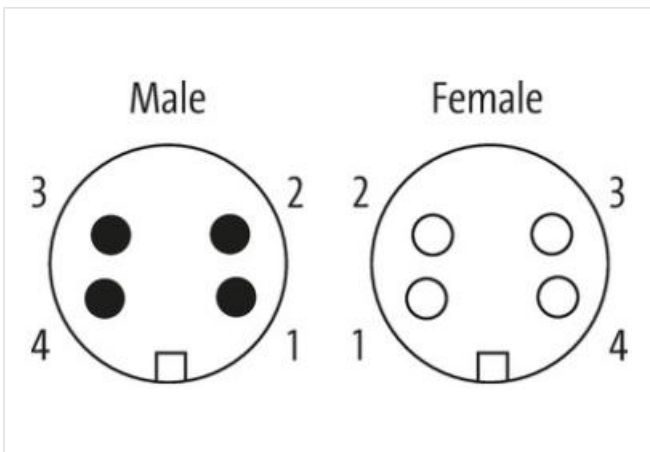

Mini (7/8) 4 pole, Male (Ext.) 0°/Female 0°

TPE 4x16AWG ye UL/CSA, TC-ER

Male straight – female straight

7/8" – 7/8", 4-pole

Power cable

USA

Further cable lengths on request.

Plastic housings with good resistance against chemicals and oils.

The resistance to aggressive media should be individually tested for your application. Further details on request.

제품 링크

일러스트

실제 제품은 이미지와 다를 수 있습니다.

Cable length 3 m

Side 1

Tightening torque 1,5 Nm

Family construction form 7/8"

Thread 7/8"

Width across flats SW24

Side 2

Tightening torque 1,5 Nm

Thread 7/8"

제품자료

ECLASS-6.0 27279218

ECLASS-7.0 27279218