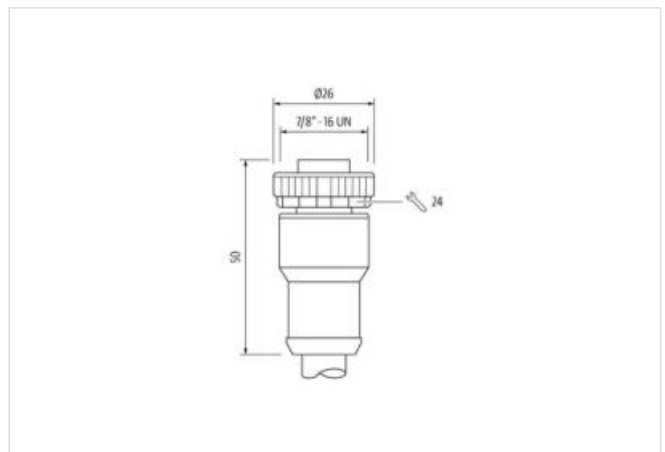

Mini (7/8) 4 pole, Male (Ext.) 0°/Female 0°

TPE 4x16AWG ye UL/CSA, TC-ER

Male straight – female straight

7/8" – 7/8", 4-pole

Power cable

USA

Further cable lengths on request.

Plastic housings with good resistance against chemicals and oils.

The resistance to aggressive media should be individually tested for your application. Further details on request.

[Link do produto](#)**Ilustração**

Produto pode diferir da imagem

Cable length 3 m

Side 1

Tightening torque 1,5 Nm

Family construction form 7/8"

Thread 7/8"

Width across flats SW24

Side 2

Tightening torque 1,5 Nm

Thread 7/8"

Dados comerciais