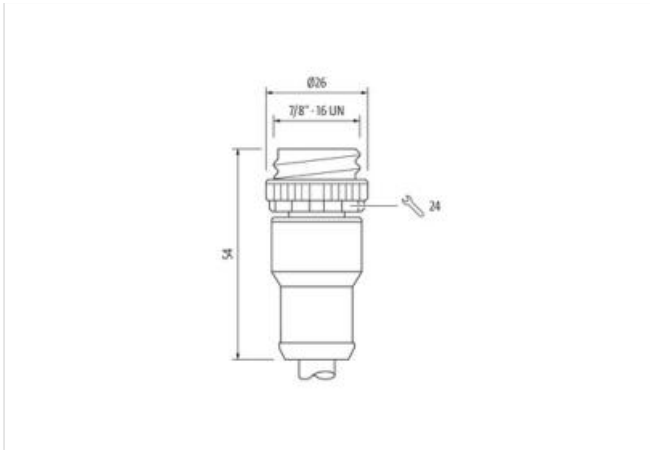

Mini (7/8) 4 pole, Male (Ext.) 0°/Female 0°

TPE 4x16AWG ye UL/CSA, TC-ER

Male straight – female straight

7/8" – 7/8", 4-pole

Power cable

USA

Further cable lengths on request.

Plastic housings with good resistance against chemicals and oils.

The resistance to aggressive media should be individually tested for your application. Further details on request.

[Link do produto](#)**Ilustração**

Produto pode diferir da imagem

Cable length 3 m

Side 1

Tightening torque 1,5 Nm

Family construction form 7/8"

Thread 7/8"

Width across flats SW24

Side 2

Tightening torque 1,5 Nm

Thread 7/8"

Dados comerciais