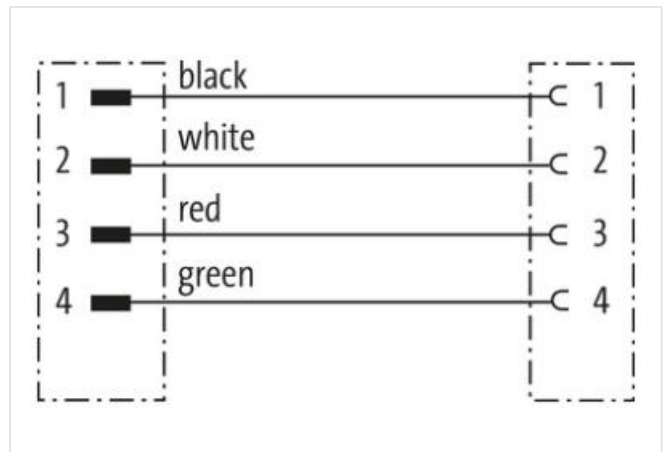

Mini (7/8) 4 pole, Male (Ext.) 0°/Female 0°

TPE 4x16AWG ye UL/CSA, TC-ER

Male straight – female straight

7/8" – 7/8", 4-pole

Power cable

USA

Further cable lengths on request.

Plastic housings with good resistance against chemicals and oils.

The resistance to aggressive media should be individually tested for your application. Further details on request.

[Link do produto](#)**Ilustração**

Produto pode diferir da imagem

Cable length 3 m

Side 1

Tightening torque 1,5 Nm

Family construction form 7/8"

Thread 7/8"

Width across flats SW24

Side 2

Tightening torque 1,5 Nm

Thread 7/8"

Dados comerciais