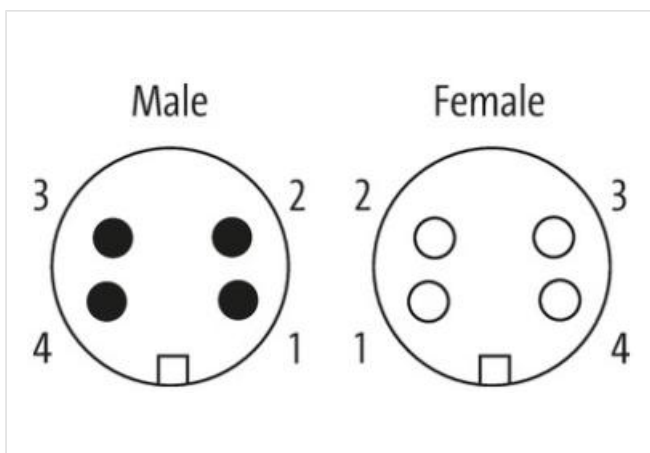

Mini (7/8) 4 pole, Male (Ext.) 0°/Female 0°

TPE 4x16AWG ye UL/CSA, TC-ER

Male straight – female straight

7/8" – 7/8", 4-pole

Power cable

USA

Further cable lengths on request.

Plastic housings with good resistance against chemicals and oils.

The resistance to aggressive media should be individually tested for your application. Further details on request.

[Link do produto](#)**Ilustração**

Produto pode diferir da imagem

Cable length 3 m

Side 1

Tightening torque 1,5 Nm

Family construction form 7/8"

Thread 7/8"

Width across flats SW24

Side 2

Tightening torque 1,5 Nm

Thread 7/8"

Dados comerciais