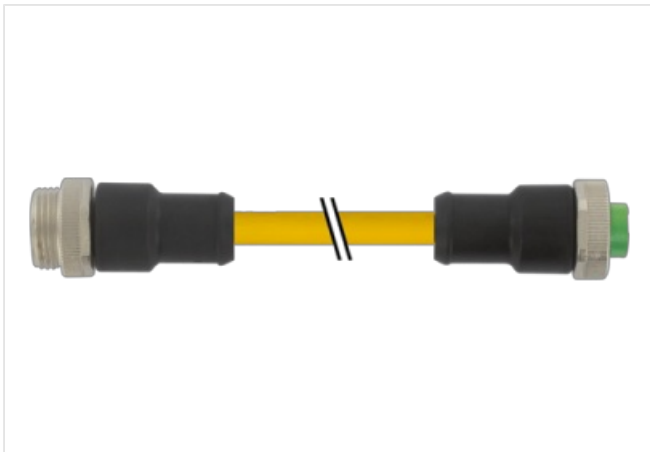

Mini (7/8) 4 pole, Male (Ext.) 0°/Female 0°

TPE 4x16AWG ye UL/CSA, TC-ER

Male straight – female straight

7/8" – 7/8", 4-pole

Power cable

USA

Further cable lengths on request.

Plastic housings with good resistance against chemicals and oils.

The resistance to aggressive media should be individually tested for your application. Further details on request.

[Link do produto](#)**Ilustração**

Produto pode diferir da imagem

Cable length 3 m

Side 1

Tightening torque 1,5 Nm

Family construction form 7/8"

Thread 7/8"

Width across flats SW24

Side 2

Tightening torque 1,5 Nm

Thread 7/8"

Dados comerciais