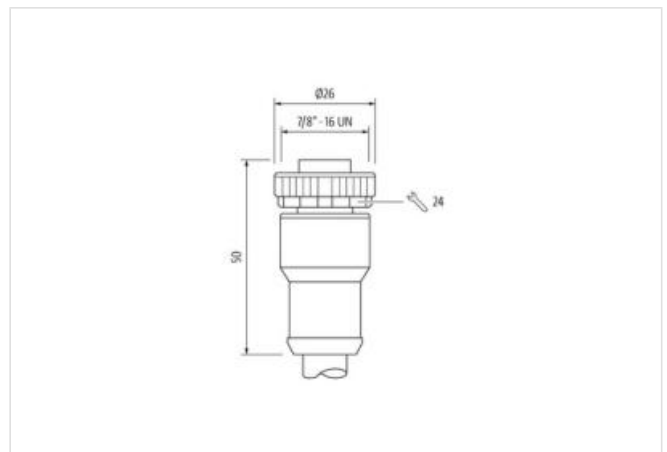

Mini (7/8) 4 pole, Male (Ext.) 0°/Female 0°

TPE 4x16AWG ye UL/CSA, TC-ER

Male straight – female straight

7/8" – 7/8", 4-pole

Power cable

USA

Further cable lengths on request.

Plastic housings with good resistance against chemicals and oils.

The resistance to aggressive media should be individually tested for your application. Further details on request.

[Link do produto](#)

Ilustração

Produto pode diferir da imagem

Cable length	1,5 m
--------------	-------

Side 1

Tightening torque	1,5 Nm
Family construction form	7/8"
Thread	7/8"
Width across flats	SW24

Side 2

Tightening torque	1,5 Nm
Thread	7/8"

Dados comerciais

ECLASS-6.0	27279218
ECLASS-7.0	27279218
ECLASS-8.0	27279218
ECLASS-9.0	27060311
ECLASS-10.1	27060311
ECLASS-11.1	27060311
ECLASS-12.0	27060327
ETIM-5.0	EC001855
Classificação fiscal	85444290
GTIN	4048879698177
Quantidade por embalagem	1