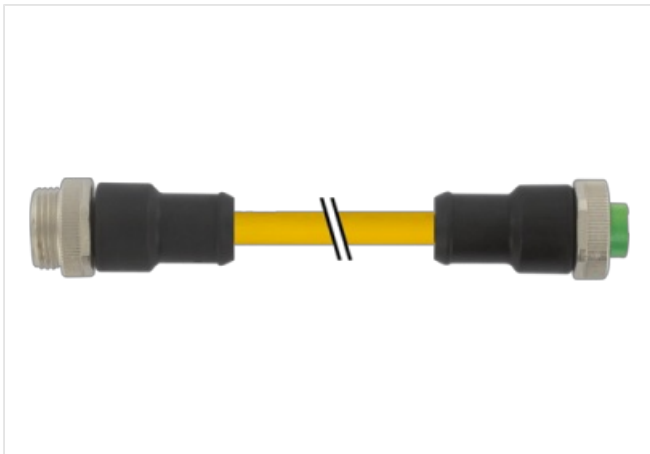

Mini (7/8) 4 pole, Male (Ext.) 0°/Female 0°

TPE 4x16AWG ye UL/CSA, TC-ER

Male straight – female straight

7/8" – 7/8", 4-pole

Power cable

USA

Further cable lengths on request.

Plastic housings with good resistance against chemicals and oils.

The resistance to aggressive media should be individually tested for your application. Further details on request.

[Link do produto](#)

Ilustração

Produto pode diferir da imagem

Cable length	1,5 m
--------------	-------

Side 1

Tightening torque	1,5 Nm
Family construction form	7/8"
Thread	7/8"
Width across flats	SW24

Side 2

Tightening torque	1,5 Nm
Thread	7/8"

Dados comerciais

ECLASS-6.0	27279218
ECLASS-7.0	27279218
ECLASS-8.0	27279218
ECLASS-9.0	27060311
ECLASS-10.1	27060311
ECLASS-11.1	27060311
ECLASS-12.0	27060327
ETIM-5.0	EC001855
Classificação fiscal	85444290
GTIN	4048879698177
Quantidade por embalagem	1