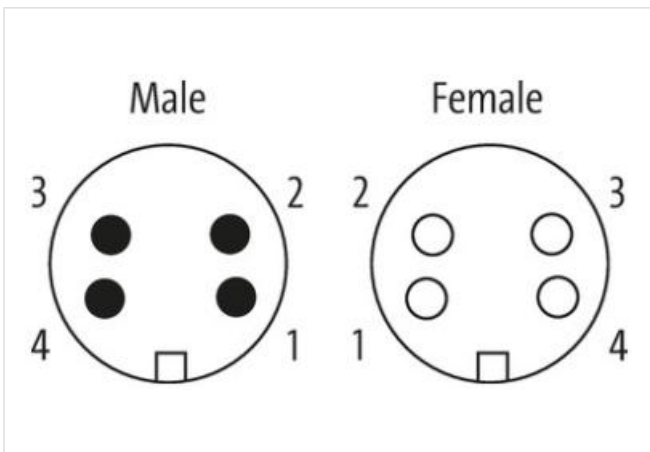

Mini (7/8) 4 pole, Male (Ext.) 0°/Female 0°

TPE 4x16AWG ye UL/CSA, TC-ER

Male straight – female straight

7/8" – 7/8", 4-pole

Power cable

USA

Further cable lengths on request.

Plastic housings with good resistance against chemicals and oils.

The resistance to aggressive media should be individually tested for your application. Further details on request.

[Link do produto](#)

Ilustração

Produto pode diferir da imagem

Cable length	1,5 m
--------------	-------

Side 1

Tightening torque	1,5 Nm
Family construction form	7/8"
Thread	7/8"
Width across flats	SW24

Side 2

Tightening torque	1,5 Nm
Thread	7/8"

Dados comerciais

ECLASS-6.0	27279218
ECLASS-7.0	27279218
ECLASS-8.0	27279218
ECLASS-9.0	27060311
ECLASS-10.1	27060311
ECLASS-11.1	27060311
ECLASS-12.0	27060327
ETIM-5.0	EC001855
Classificação fiscal	85444290
GTIN	4048879698177
Quantidade por embalagem	1