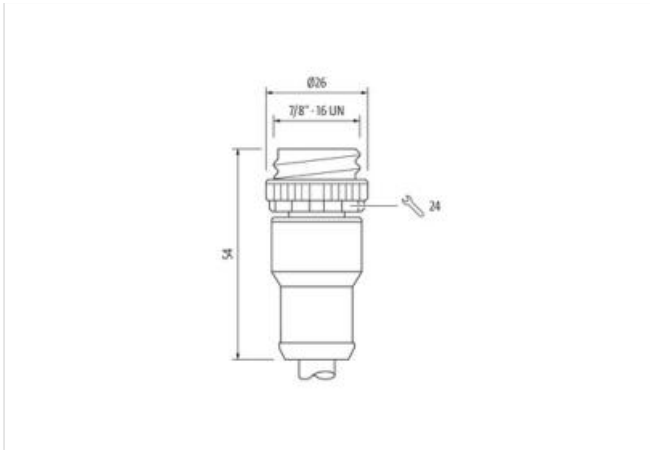

Mini (7/8) 4 pole, Male (Ext.) 0°/Female 0°

TPE 4x16AWG ye UL/CSA, TC-ER

Male straight – female straight

7/8" – 7/8", 4-pole

Power cable

USA

Further cable lengths on request.

Plastic housings with good resistance against chemicals and oils.

The resistance to aggressive media should be individually tested for your application. Further details on request.

[Link do produto](#)

Ilustração

Produto pode diferir da imagem

Cable length	1,5 m
--------------	-------

Side 1

Tightening torque	1,5 Nm
Family construction form	7/8"
Thread	7/8"
Width across flats	SW24

Side 2

Tightening torque	1,5 Nm
Thread	7/8"

Dados comerciais

ECLASS-6.0	27279218
ECLASS-7.0	27279218
ECLASS-8.0	27279218
ECLASS-9.0	27060311
ECLASS-10.1	27060311
ECLASS-11.1	27060311
ECLASS-12.0	27060327
ETIM-5.0	EC001855
Classificação fiscal	85444290
GTIN	4048879698177
Quantidade por embalagem	1