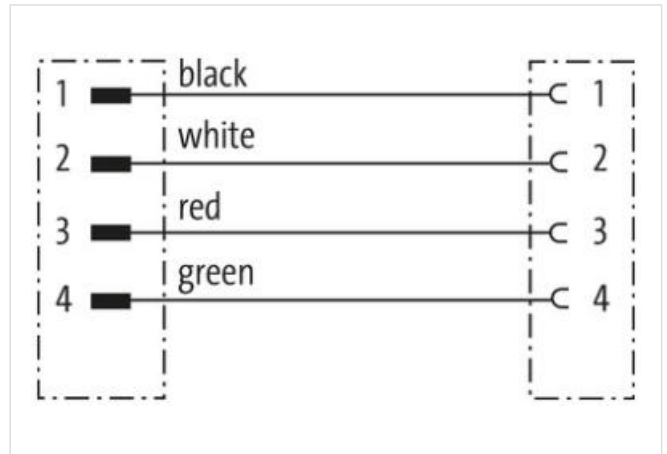

Mini (7/8) 4 pole, Male (Ext.) 0°/Female 0°

TPE 4x16AWG ye UL/CSA, TC-ER

Male straight – female straight

7/8" – 7/8", 4-pole

Power cable

USA

Further cable lengths on request.

Plastic housings with good resistance against chemicals and oils.

The resistance to aggressive media should be individually tested for your application. Further details on request.

[Link do produto](#)

Ilustração

Produto pode diferir da imagem

Cable length	1,5 m
--------------	-------

Side 1

Tightening torque	1,5 Nm
Family construction form	7/8"
Thread	7/8"
Width across flats	SW24

Side 2

Tightening torque	1,5 Nm
Thread	7/8"

Dados comerciais

ECLASS-6.0	27279218
ECLASS-7.0	27279218
ECLASS-8.0	27279218
ECLASS-9.0	27060311
ECLASS-10.1	27060311
ECLASS-11.1	27060311
ECLASS-12.0	27060327
ETIM-5.0	EC001855
Classificação fiscal	85444290
GTIN	4048879698177
Quantidade por embalagem	1