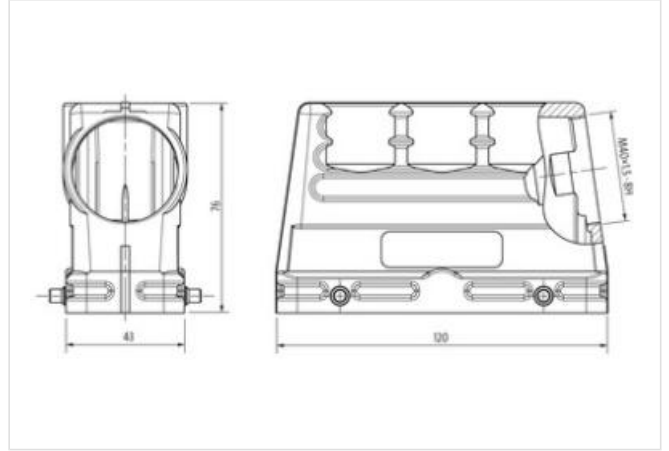

B24 Hood, high profile, IP67

Double locking lever, side entry M40

B24

Hood (high)

Double locking lever

IP67

Technical data will be only guaranteed with Murrelektronik components.

Ürün Linki

örnekleme

Ürün Image farklı olabilir

Ticari bilgiler

ECLASS-6.0	27143424
ECLASS-6.1	27261203
ECLASS-7.0	27440202
ECLASS-8.0	27440202
ECLASS-9.0	27440202
ECLASS-10.1	27440202
ECLASS-11.1	27440202
ECLASS-12.0	27440202
ETIM-5.0	EC000437
GTIN	4048879653909
Gümrük tarife no (gtip)	85389099
Paket miktarı	1

Installation

Cable outlet laterally

Installation | Connection

Mounting set M40
Mating cycles min. 500

Device protection | Electrical

Degree of protection (EN IEC 60529) IP67
Additional condition protection degree inserted, locked, with screw connection

Mechanical data

Housing type Hood

Mechanical data | Material data